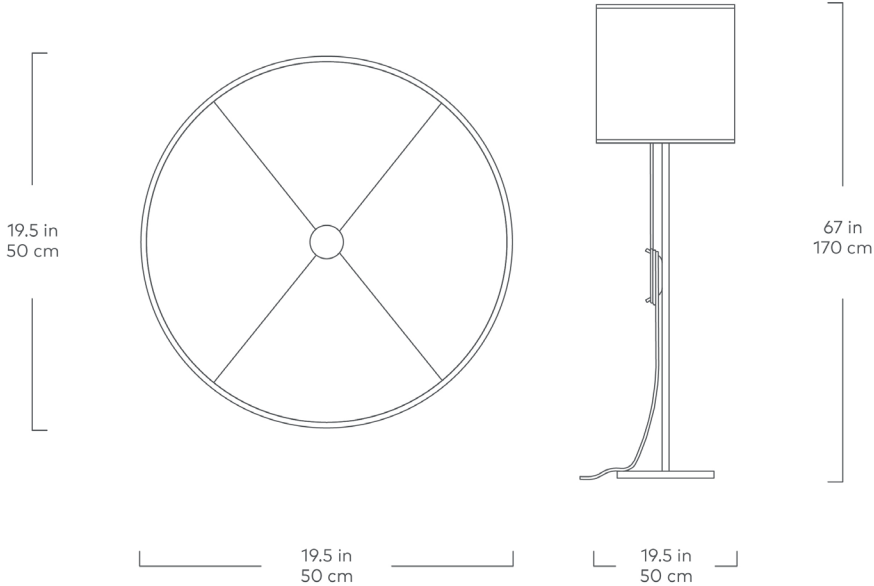

Milton Floor Lamp

Natural
Ash Veneer

A love letter to the beauty of nature, the Milton lighting collection focuses on the unique intricacy of woodgrain to create an illuminating drum design. Featuring an oversized shade made from natural wood veneer, the Milton Floor Lamp will stand proud in your room, captivating all who enter. The sleek black powder-coated base features a handy pronged holder to corral extra cord (no tripping here!), with a convenient foot switch for easy on-off functionality.

Gus*

FOR PRODUCT INFORMATION, SWATCHES + ORDERING: HELLO@RYPEN.COM | 800.560.0554 | WWW.RYPEN.COM

Milton Floor Lamp

- Crafted from a piece of natural ash veneer.
- Has a plastic inner lining and finished with a fabric trim at the top and bottom.
- Stem has a metal pronged hook for efficient cord management.
- Twisted black fabric electrical cord with convenient foot switch.
- Black powder-coated weighted base.
- UL Listed.
- Recommended lightbulb is a 60W bulb or LED equivalent.
- Wood is a natural material, with variations in grain pattern and colour that make each design unique.